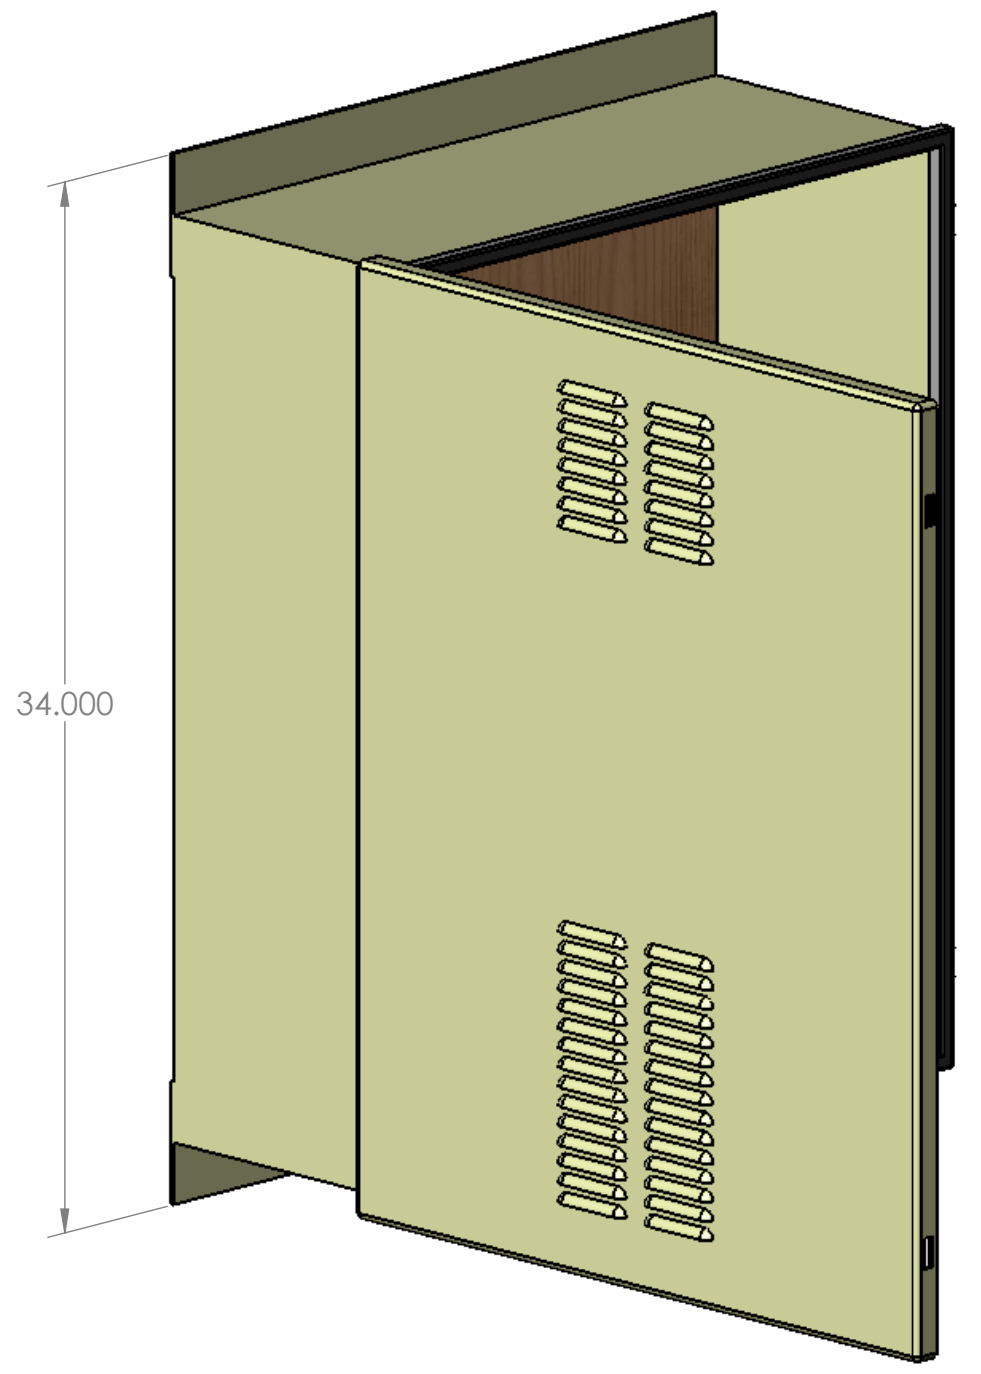

8 7 6 5 4 3 2 1

D
C
B
A

D
C
B
A

PROPRIETARY AND CONFIDENTIAL
 THE INFORMATION CONTAINED IN THIS DRAWING IS THE SOLE PROPERTY OF DDB Unlimited, INC. ANY REPRODUCTION IN PART OR AS A WHOLE WITHOUT THE WRITTEN PERMISSION OF DDB Unlimited, INC IS PROHIBITED.

Dimension:	Dimension Unit:	UNLESS OTHERWISE SPECIFIED: DIMENSIONS ARE IN INCHES	NAME	DATE	DDB Unlimited Inc. TITLE: SBP-302410	
Height:	30 inches		DRAWN	R. Lamson		6/10/2008
Width:	24 inches		CHECKED			
Depth:	10 inches		ENG APPR.			
Color:	Powder Baked Cream	MAJOR MATERIAL: Aluminum	MFG APPR.			
		DO NOT SCALE DRAWING	Q&A:			
			COMMENTS: 1. Unless otherwise noted, Material Thickness is 1/8 (.125) inches thick.		SIZE A	
					DWG. NO. 00001	
					VER.	
			Scale: 1:12		Weight:	
					SHEET 1 OF 1	

8 7 6 5 4 3 2 1