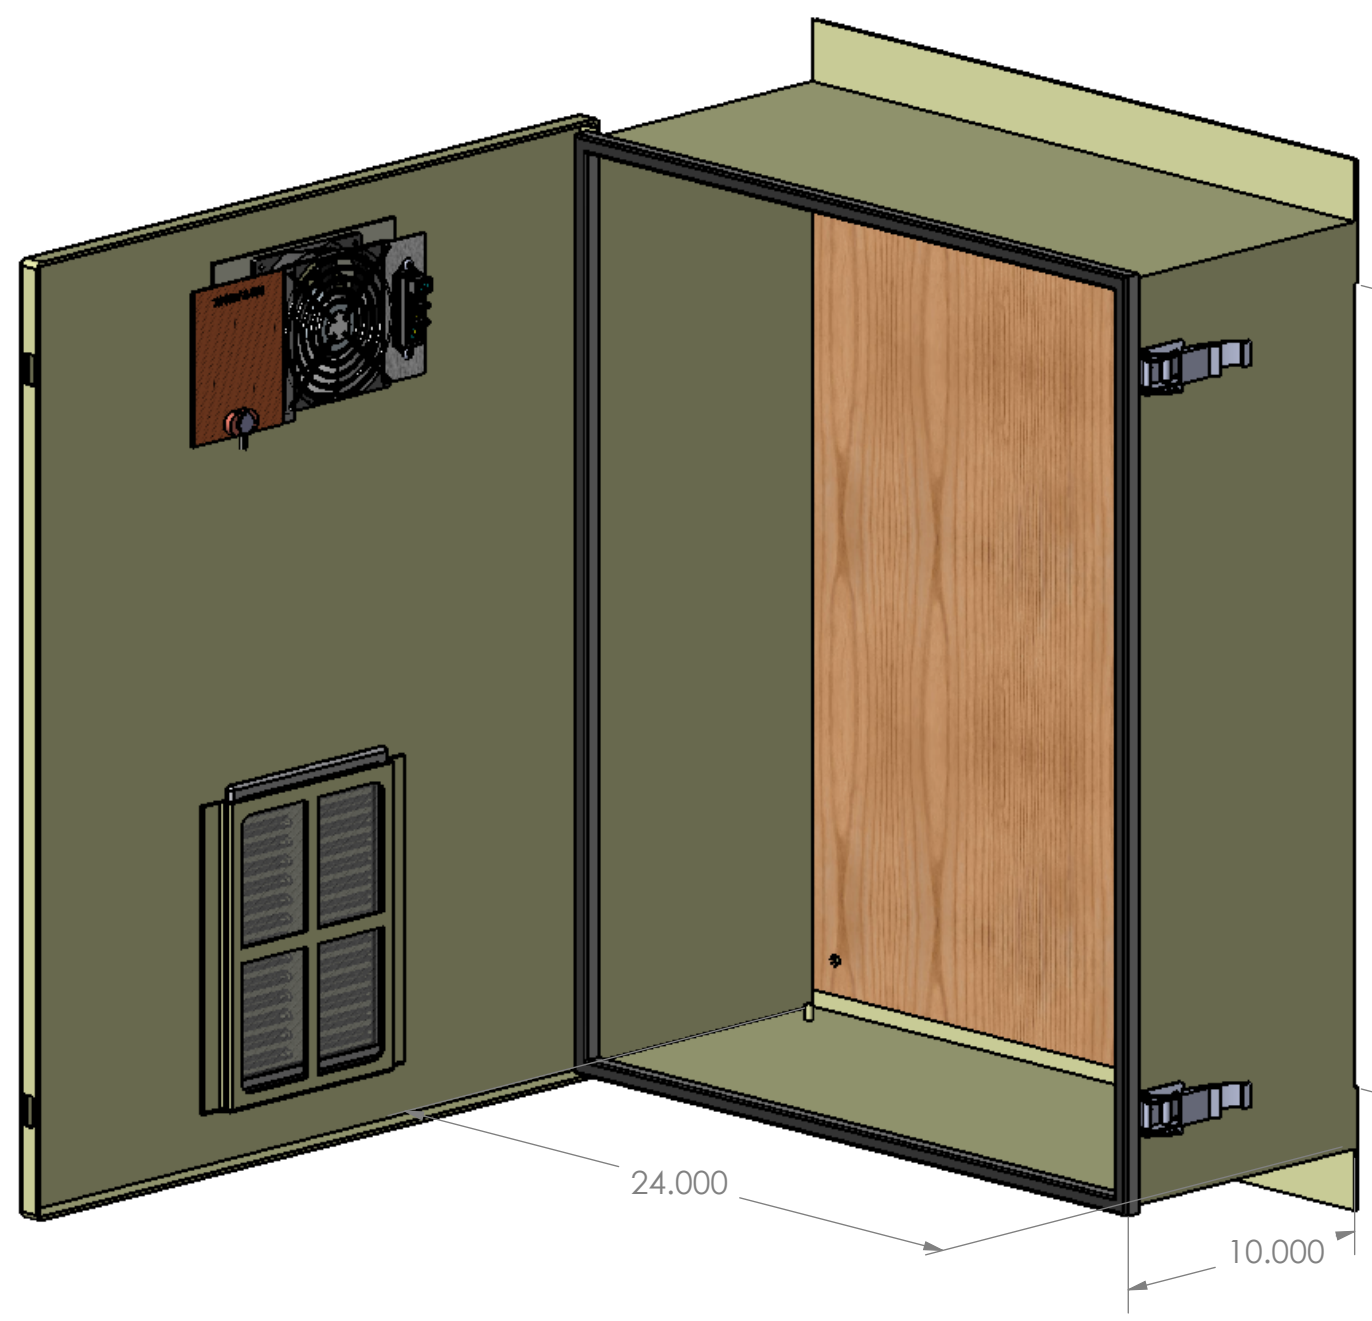

8 7 6 5 4 3 2 1

D
C
B
A

D
C
B
A

PROPRIETARY AND CONFIDENTIAL
 THE INFORMATION CONTAINED IN THIS DRAWING IS THE SOLE PROPERTY OF DDB Unlimited, INC. ANY REPRODUCTION IN PART OR AS A WHOLE WITHOUT THE WRITTEN PERMISSION OF DDB Unlimited, INC IS PROHIBITED.

Dimension:	Dimension Unit:	UNLESS OTHERWISE SPECIFIED: DIMENSIONS ARE IN INCHES	NAME	DATE	DDB Unlimited Inc. TITLE: SBP-302410	
Height:	30 inches		DRAWN	R. Lamson		6/10/2008
Width:	24 inches		CHECKED			
Depth:	10 inches		ENG APPR.			
Color:	Powder Baked Cream	MAJOR MATERIAL: Aluminum	MFG APPR.			
		DO NOT SCALE DRAWING	Q&A:			
			COMMENTS: 1. Unless otherwise noted, Material Thickness is 1/8 (.125) inches thick.		SIZE A	
					DWG. NO. 00001	
					VER.	
			Scale: 1:12		Weight:	
					SHEET 1 OF 1	