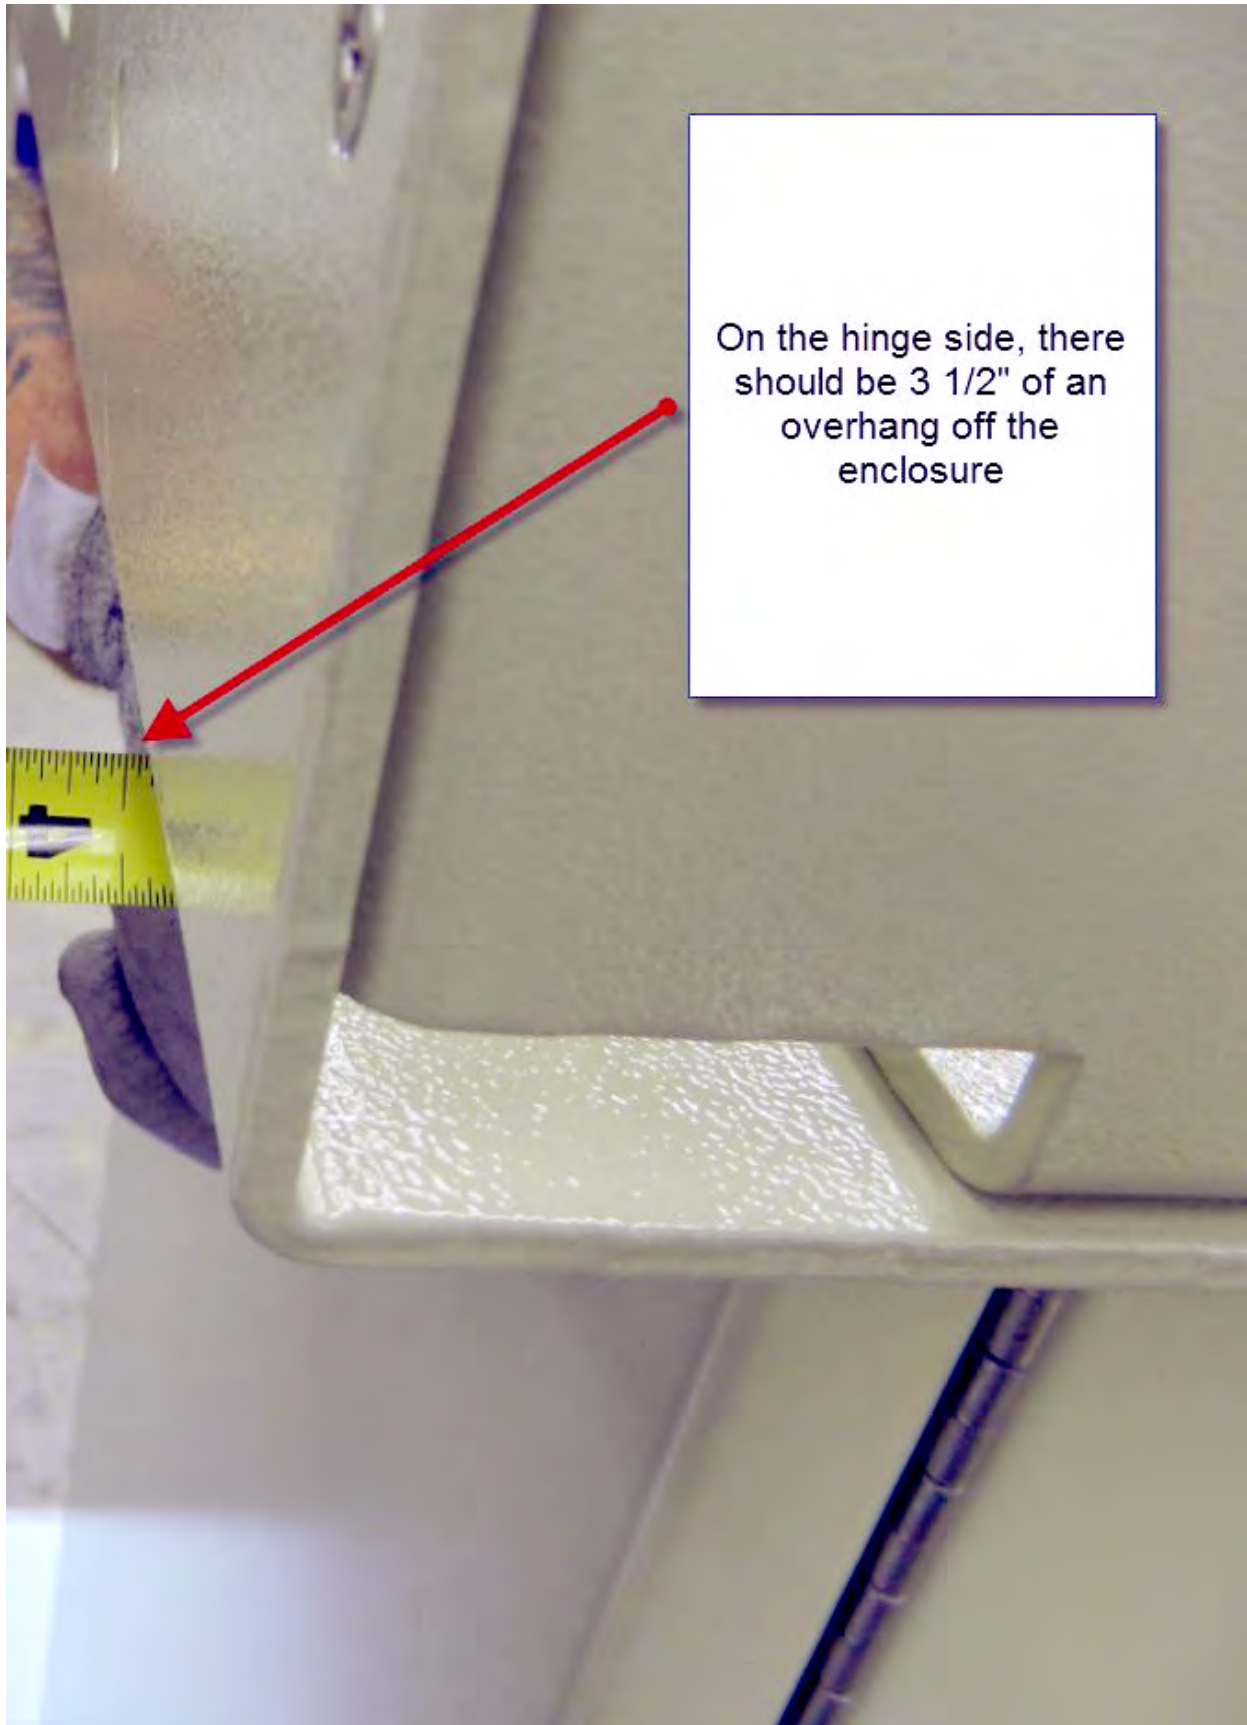

Step 1: Flip enclosure
onto its roof to
prepare for install of
PMS Shelf

Step 2: Place PMS Shelf as shown onto bottom of enclosure. The pole mount side of the PMS should be facing the sidewall

Instructions for PMS-3030 Shelf Installation