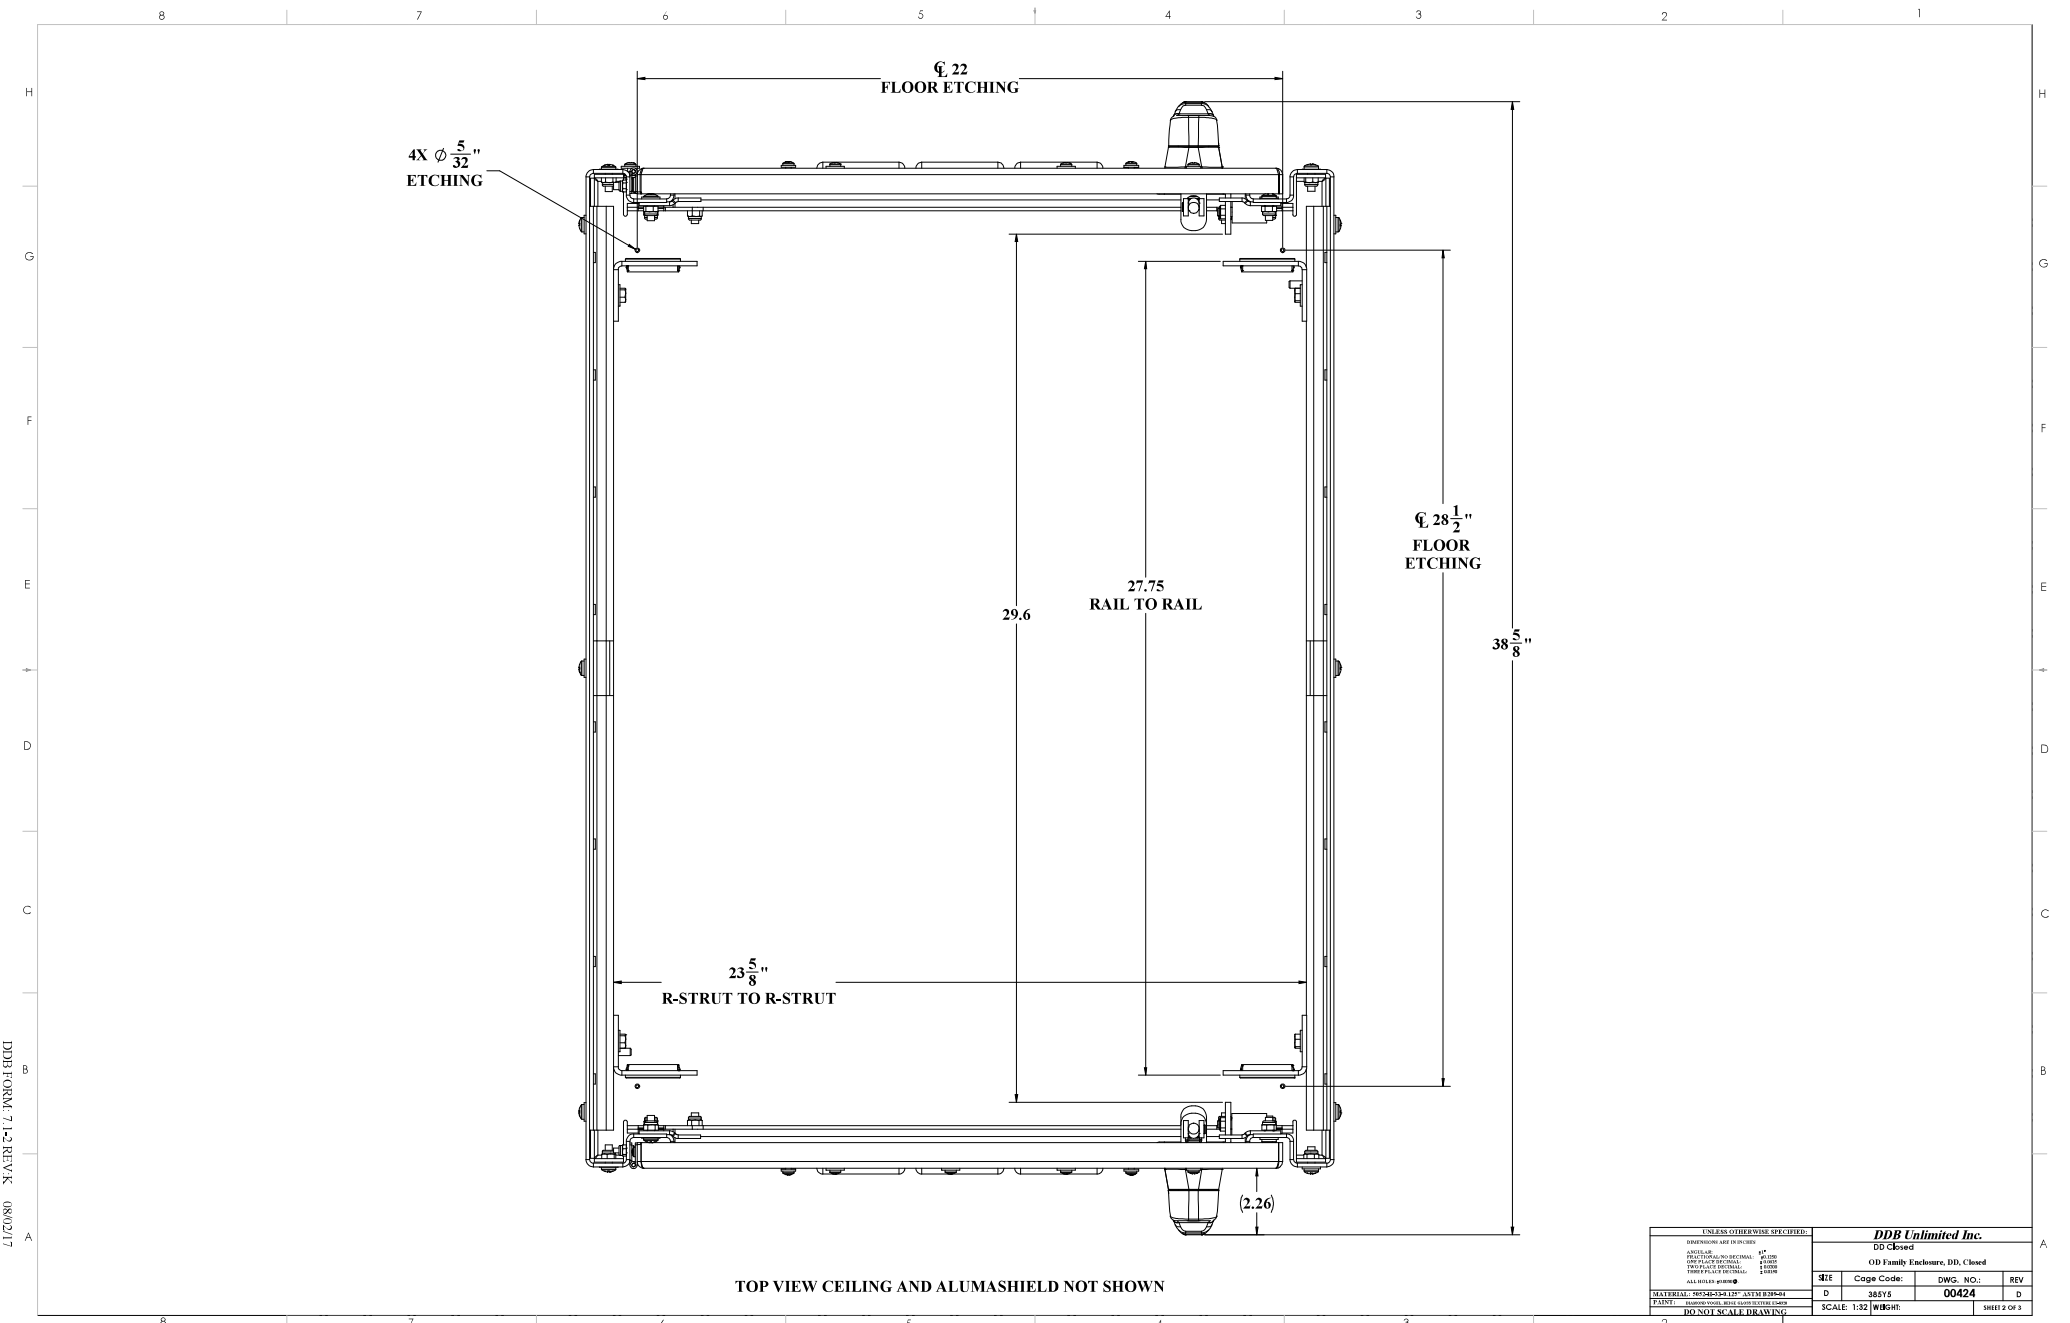

DDB FORM 7.1-2 REV. A (08/02/17)

TOP VIEW CEILING AND ALUMASHIELD NOT SHOWN